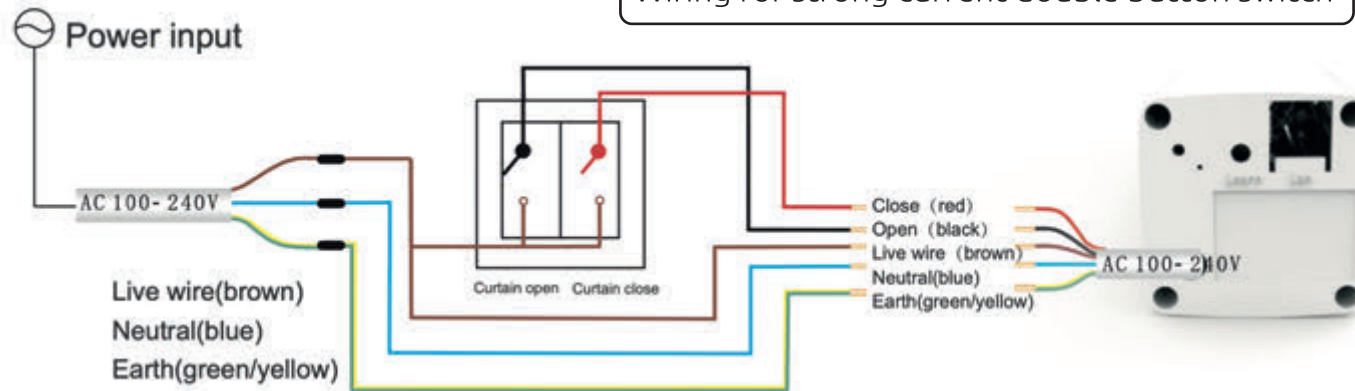

# TECHNICAL SPECIFICATIONS: MOTORS

**ABALON**  
MOTORIZED CURTAINS

*Keep life simple!*

Apart from the remote controlling, some of the ABALON motors can also be installed using a wall switch:

## 5-wire motor options:

Wiring for strong current double button switch

The switch type of strong current double button switch

1. Interlock switch  
Motor control mode should be mode 1.
2. Reset switch  
Motor control mode should be mode 2.