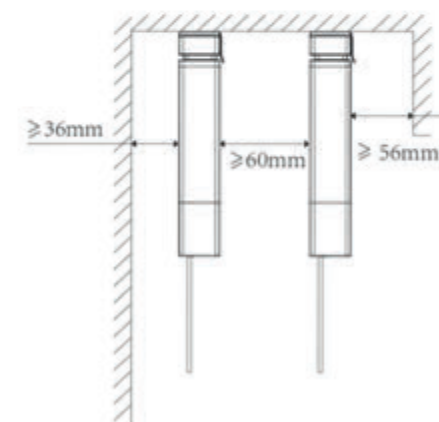

# TECHNICAL SPECIFICATIONS: INSTALLATION

**ABALON**  
MOTORIZED CURTAINS

*Keep life simple!*

These are some relevant dimensions:

# TECHNICAL SPECIFICATIONS: INSTALLATION

**ABALON**  
MOTORIZED CURTAINS

*Keep life simple!*

For the installation, some considerations need to be taken for proper operation:

Note: Install motor close to an electrical point.

Single Track Installation

Double Track Installation