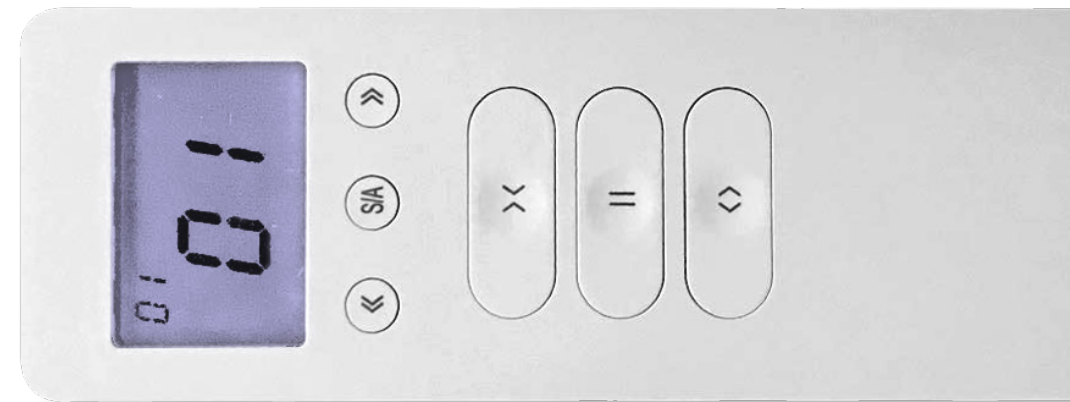

ABALON
MOTORIZED CURTAINS

Keep life simple!

**TECHNICAL SPECIFICATIONS:
REMOTE CONTROL**