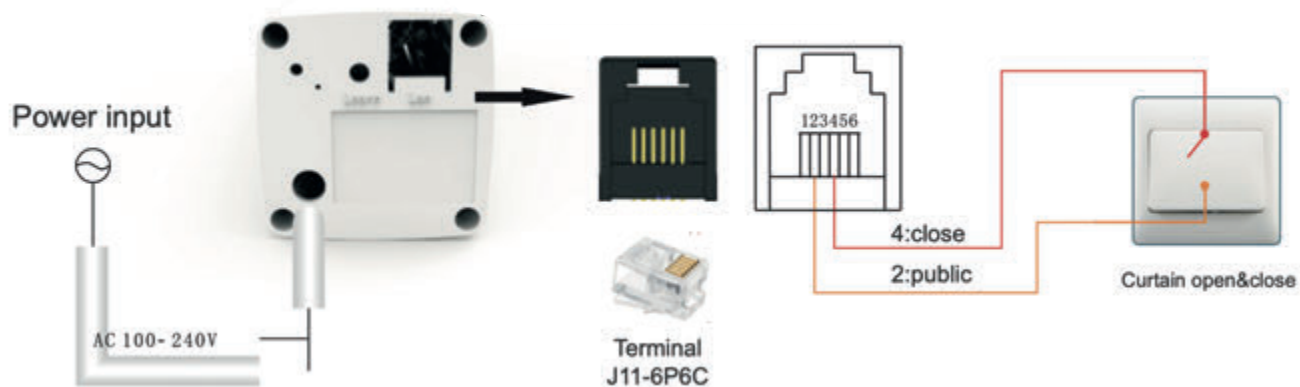

Wiring for weak current single button switch

The switch type of weak current single button switch

1. Reset switch
   Motor control mode should be mode 3.