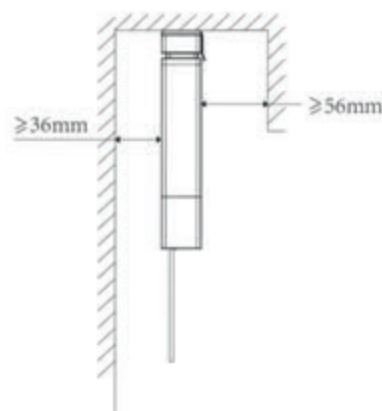

# TECHNICAL SPECIFICATIONS: INSTALLATION

**ABALON**  
MOTORIZED CURTAINS

*Keep life simple!*

These are some relevant dimensions:

# TECHNICAL SPECIFICATIONS: INSTALLATION

**ABALON**  
MOTORIZED CURTAINS

*Keep life simple!*

For the installation, some considerations need to be taken for proper operation:

Note: Install motor close to an electrical point.

Single Track Installation

Double Track Installation