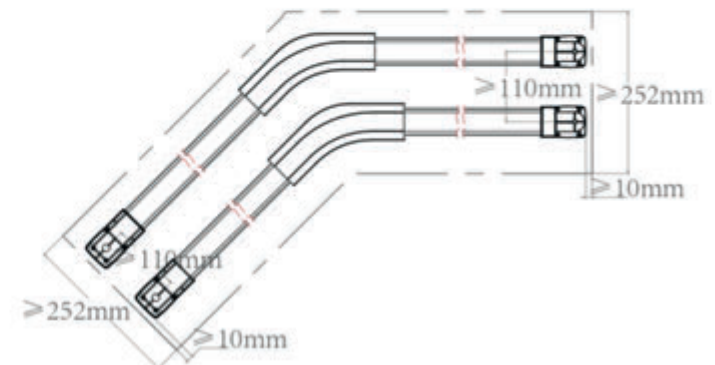

Single Track Installation

Double Track Installation

# TECHNICAL SPECIFICATIONS: INSTALLATION

**ABALON**  
MOTORIZED CURTAINS

*Keep life simple!*

For the installation, some considerations need to be taken for proper operation:

Single Track with 90° Angle

Single Track with 135° Angle

Double Track with 90° Angle

Double Track with 135° Angle