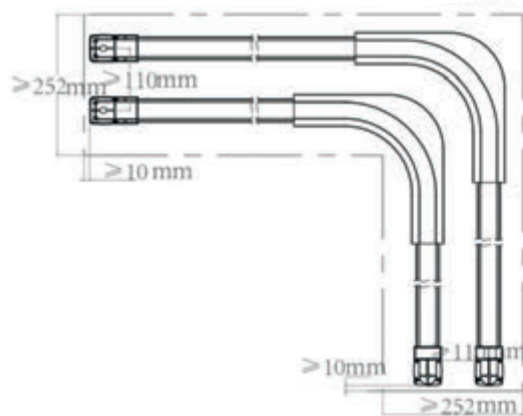

Single Track Installation

Double Track Installation

# TECHNICAL SPECIFICATIONS: INSTALLATION

**ABALON**  
MOTORIZED CURTAINS

*Keep life simple!*

For the installation, some considerations need to be taken for proper operation:

Single Track with 90° Angle

Single Track with 135° Angle

Double Track with 90° Angle

Double Track with 135° Angle