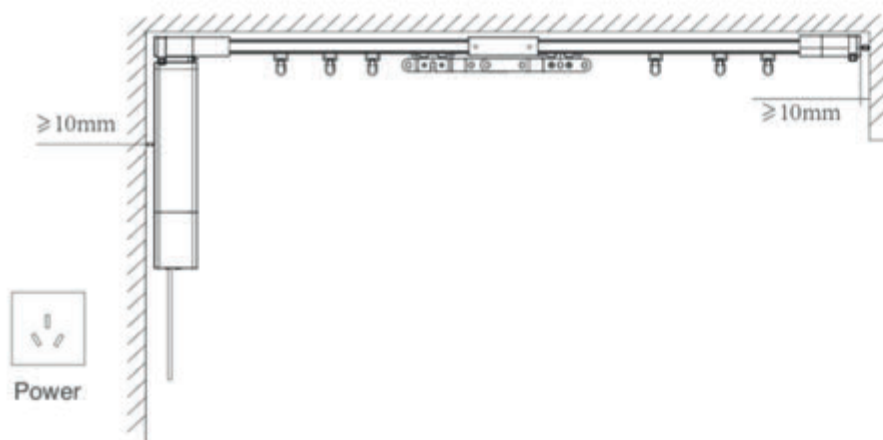

TECHNICAL SPECIFICATIONS: INSTALLATION

ABALON
MOTORIZED CURTAINS

Keep life simple!

For the installation, some considerations need to be taken for proper operation:

Note: Install motor close to an electrical point.