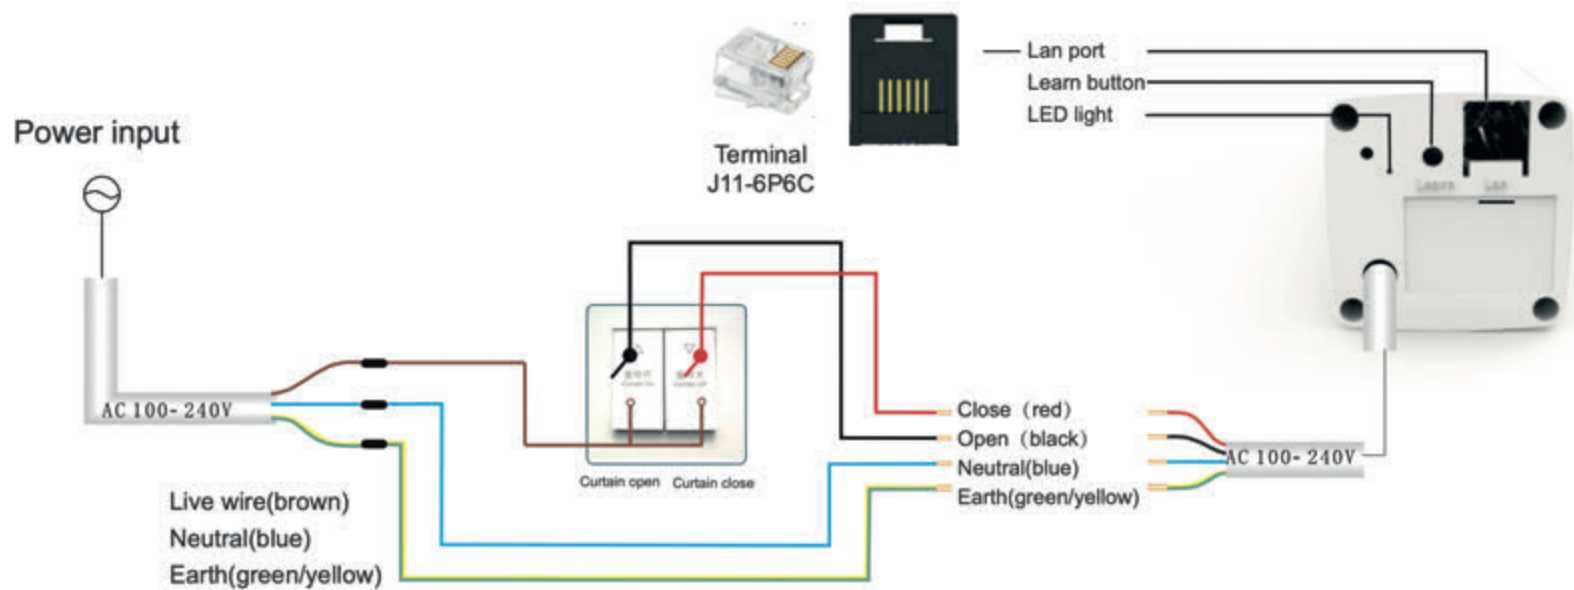

# TECHNICAL SPECIFICATIONS: MOTORS

**ABALON**  
MOTORIZED CURTAINS

*Keep life simple!*

Apart from the remote controlling, some of the ABALON motors can also be installed using a wall switch:

## 4-wire motor options:

Wiring for strong current double interlock switch