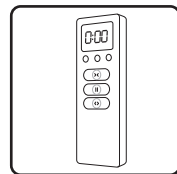

TECHNICAL SPECIFICATIONS: ABALON KIT

ABALON
MOTORIZED CURTAINS

Keep life simple!

Apart from what it is included in the kit, there are also additional components to address other installations:

REFERENCE	NAME	SPECIFICATIONS
2011	90° Angle	1 set
2012	135° Angle	1 set
BE316L	Multi-channel remote control	1 unit
2005	Wall remote (not wired)	1 unit

Multi-channel
remote control