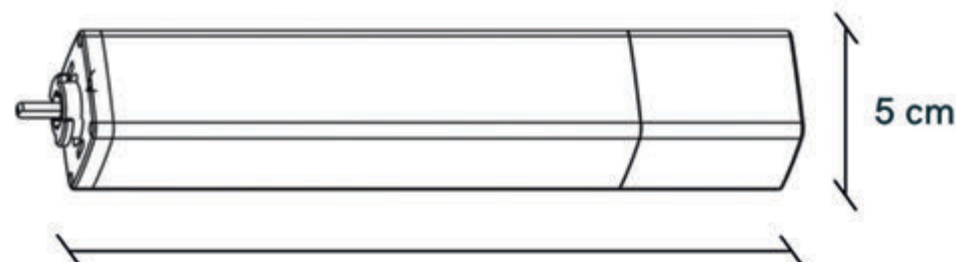

# TECHNICAL SPECIFICATIONS: MOTORS

**ABALON**  
MOTORIZED CURTAINS

*Keep life simple!*

Find below the technical specifications of the ABALON motors:

**25.8 cm (\*) (\*\*)**

\* All motors except BCM500DS-TYW

\*\* The antenna of BCM700D-TY is 11cm long

**34 cm (\*\*\*)**

\*\*\* BCM500DS-TYW

5 cm

- Weight: ~ 2 kg
- Color: white
- Integrated AC / DC converter (\*)
- Voltage: AC 110V ~ 230V (\*)
- Power: 40W (\*\*)