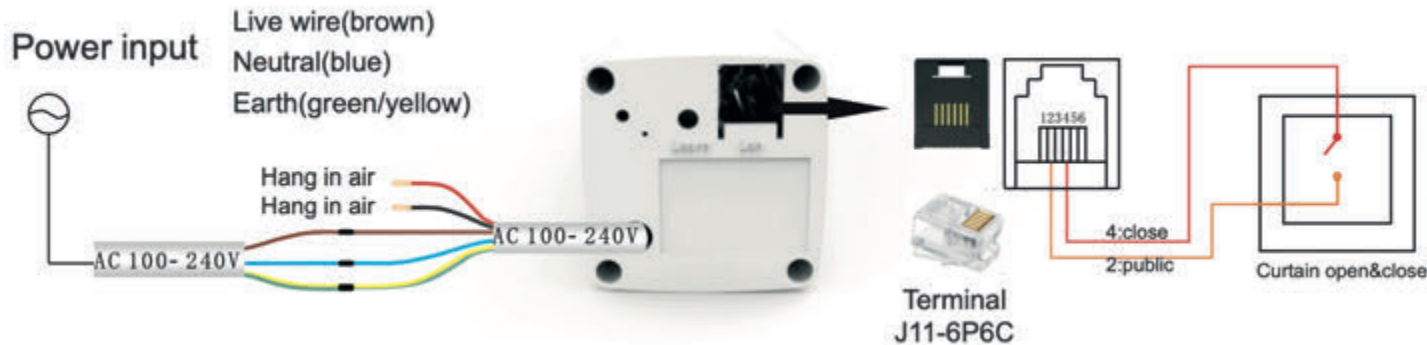

The switch type of weak current single button switch

1. Single reset switch
   Motor control mode should be mode 3.