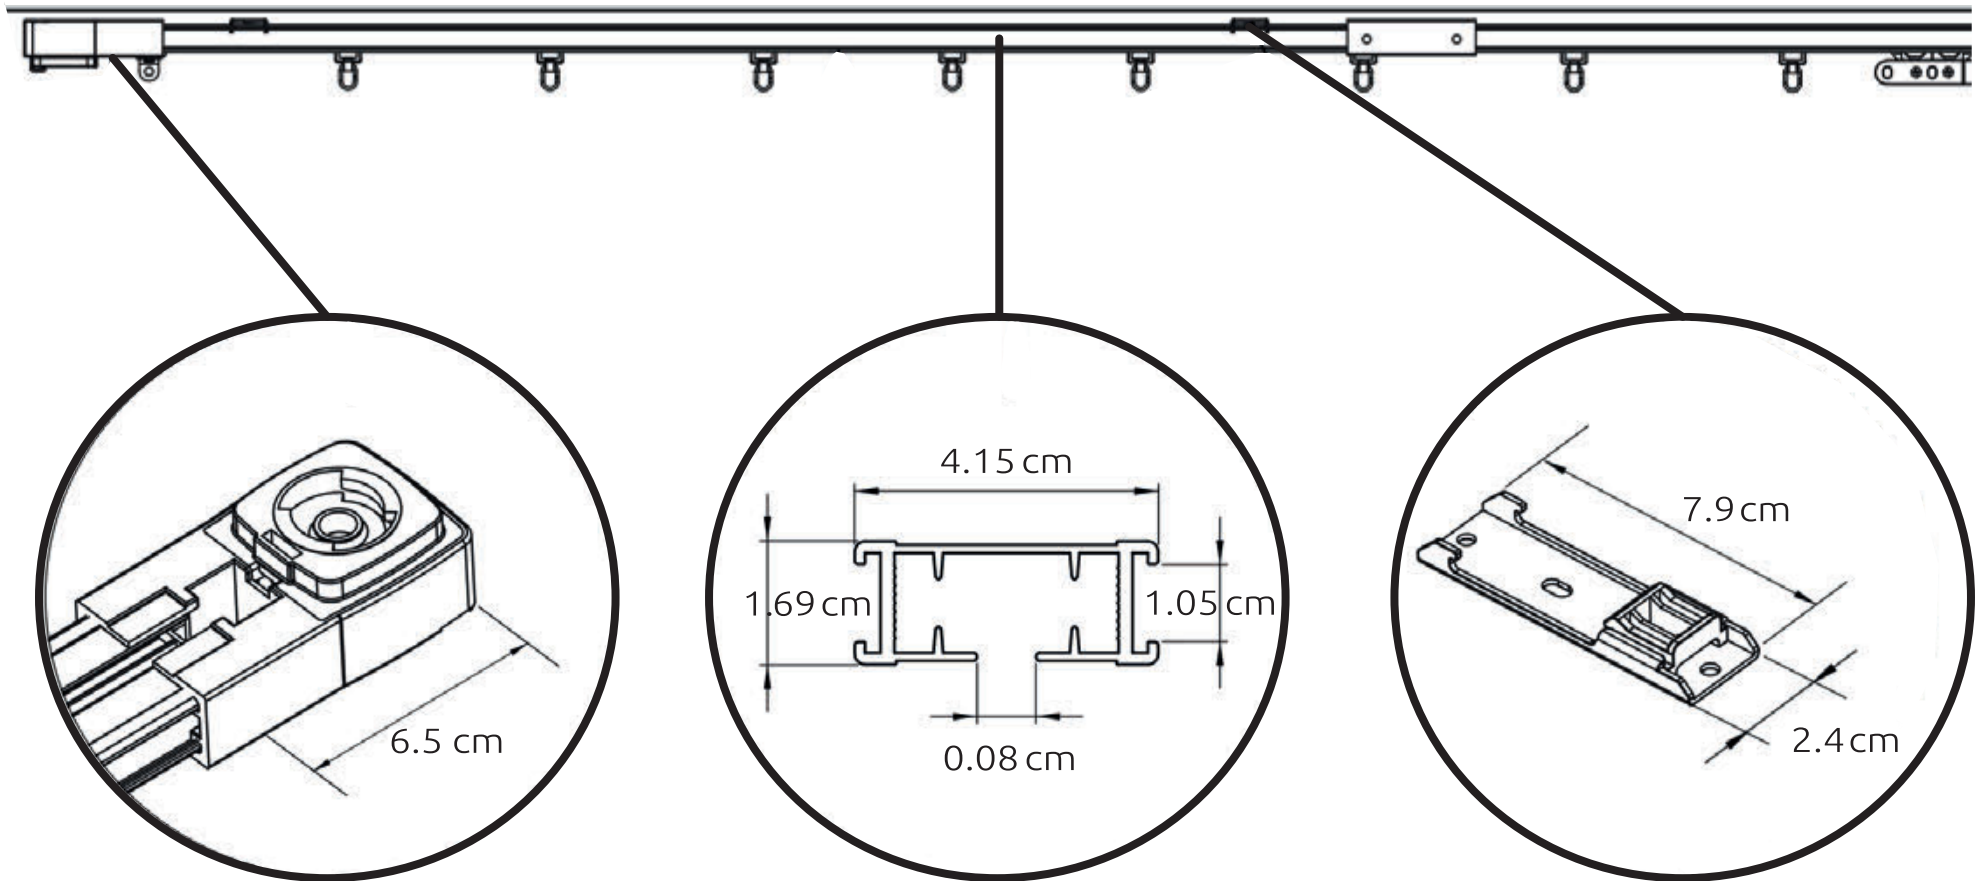

## Wall Remote

- 8 x 8 x 1.9 cm
- Frequency: 433.92 MHz
- Output power: 10 mW
- Work temperature: -10 ~50oC

**ABALON**  
MOTORIZED CURTAINS

*Keep life simple!*

## **TECHNICAL SPECIFICATIONS: INSTALLATION**

# TECHNICAL SPECIFICATIONS: INSTALLATION

**ABALON**  
MOTORIZED CURTAINS

*Keep life simple!*

These are some relevant dimensions: