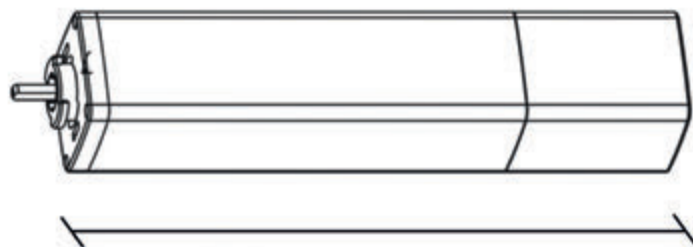

# TECHNICAL SPECIFICATIONS: MOTORS

**ABALON**  
MOTORIZED CURTAINS

*Keep life simple!*

Find below the technical specifications of the ABALON motors:

**25.8 cm (\*) (\*\*)**

\* All motors except BCM500DS-TYW