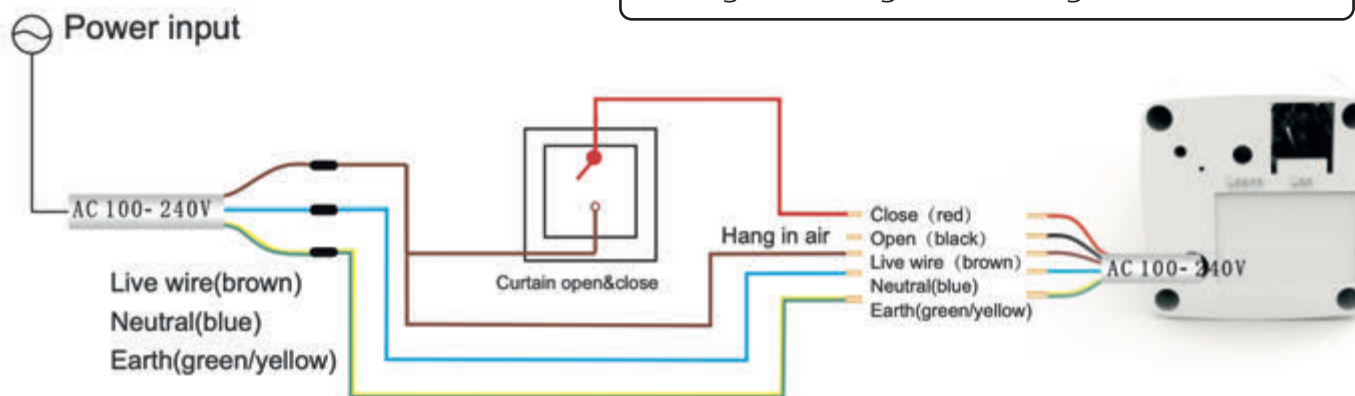

# TECHNICAL SPECIFICATIONS: MOTORS

**ABALON**  
MOTORIZED CURTAINS

*Keep life simple!*

Apart from the remote controlling, some of the ABALON motors can also be installed using a wall switch:

## 5-wire motor options:

Wiring for strong current double button switch

The switch type of strong current double button switch

1. Interlock switch  
Motor control mode should be mode 1.
2. Reset switch  
Motor control mode should be mode 2.

Wiring for strong current single button switch

The switch type of strong current single button switch

- Single reset switch  
Motor control mode should be mode 3.