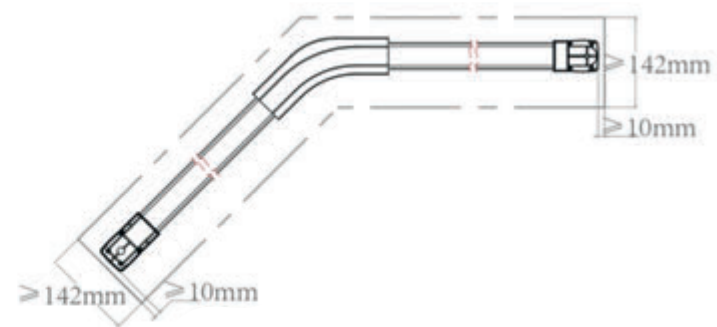

Single Track Installation

Double Track Installation

# TECHNICAL SPECIFICATIONS: INSTALLATION

**ABALON**  
MOTORIZED CURTAINS

*Keep life simple!*

For the installation, some considerations need to be taken for proper operation:

Single Track with 90° Angle

Single Track with 135° Angle

Double Track with 90° Angle

Double Track with 135° Angle